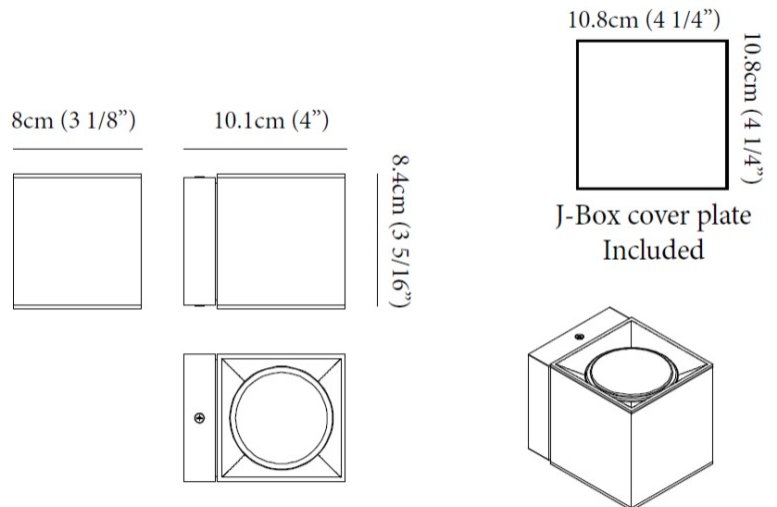

DAU SINGLE COVERED SURFACE

D93081-

base number   Finish
Options

1. To build a product code in our configurator select the specify button on the base model # product page
2. To build a manual product code on this datasheet choose from the options listed below in blue font and add the suffix to the base model #

GENERAL

Series: Dau _____
Subseries: Dau Single Covered _____
Brand: Milan _____
Division: Design _____
Mounting Type: Surface _____
Mounting Location: Wall _____
Subcategory: Downlight _____

PHYSICAL

Shape: Cube _____
Length (mm): 80 _____
Length (in): 3 1/8 _____
Height (mm): 84 _____
Depth (mm): 101 _____
Height (in): 3 1/3 _____
Depth (in): 4 _____
Extension (mm): 101 _____
Extension (in): 4 _____
Light Distribution: Direct _____
Weight (kg): 0.82 _____
Weight (lbs): 1.81 _____
Fixture Finish: [BAL / MWL / BSL](#) _____
Fixture Material: Extruded Aluminum _____

ELECTRICAL

Number of Lamps: 1 _____
Lamp Type: LED Retrofit _____
Lamp Shape: MR16 _____
Bulb Included: Bulb Not Included _____
Max. Wattage Per Lamp (W): 4 _____
Lamp Base: GU10 _____
Input Voltage (V): 120Vac Direct Line _____

LED

OPTICAL

RATINGS AND CERTIFICATIONS

Certified By: Certified for North American Standards _____
IP rating: IP20 _____