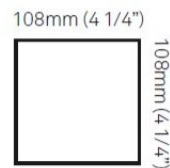

PROJECT _____
TYPE _____
SPECIFIER _____
QUANTITY _____
DATE _____

DAU DOUBLE SURFACE

D93195R9-

base number _____
Finish Options _____

1. To build a product code in our configurator select the specify button on the base model # product page
2. To build a manual product code on this datasheet choose from the options listed below in blue font and add the suffix to the base model #

GENERAL

Series: Dau _____
Subseries: Dau Double _____
Brand: Milan _____
Division: Design _____
Mounting Type: Surface _____
Mounting Location: Wall _____
Subcategory: Up/Down Light _____

PHYSICAL

Shape: Rectangle _____
Length (mm): 80 _____
Length (in): 3 1/8 _____
Height (mm): 200 _____
Depth (mm): 101 _____
Height (in): 7 7/8 _____
Depth (in): 4 _____
Extension (mm): 101 _____
Extension (in): 4 _____
Light Distribution: Direct / Indirect _____
Fixture Finish: [BAL](#) / [MWL](#) / [BSL](#) _____
Fixture Material: Extruded Aluminum _____

ELECTRICAL

Lamp Type: LED _____
Total Output Wattage (W): 18.6 _____
Dimming: Electronic Low Voltage Dimming _____
Input Voltage (V): 120 _____

LED

Number of LEDs: 2 _____
Color Temperature (°K): 3000 _____
Nominal Lumen (lm): 1912 _____
CRI: >90 CRI _____
Lamp Life (hrs): 50000 _____

OPTICAL

RATINGS AND CERTIFICATIONS

Certified By: Certified for North American Standards _____
IP rating: IP20 _____

J-Box cover plate Included