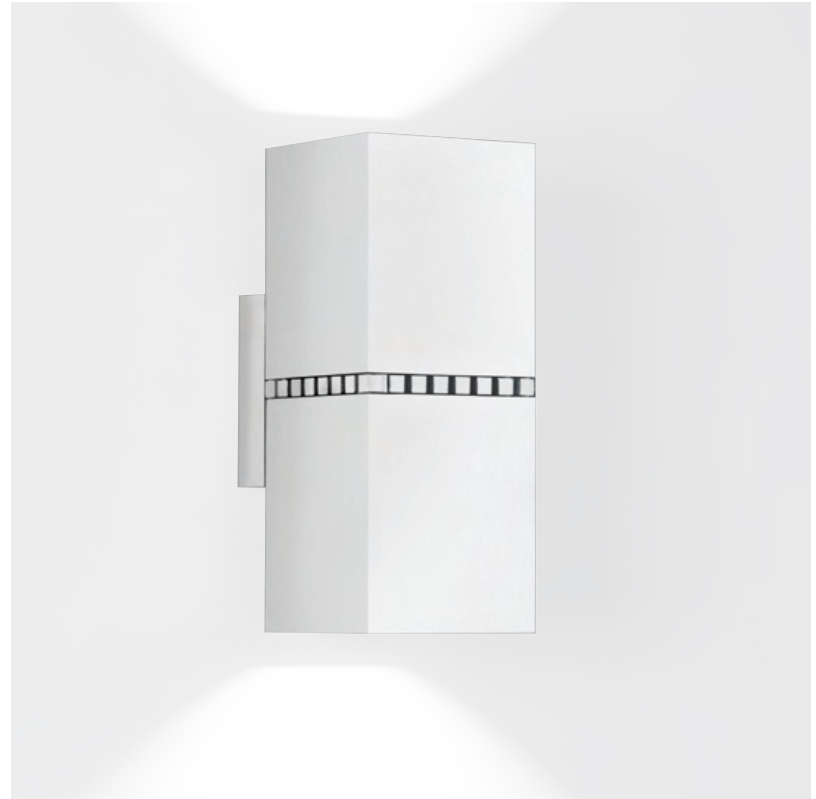

PROJECT _____
TYPE _____
SPECIFIER _____
QUANTITY _____
DATE _____

DAU DOUBLE SURFACE

D93195R9-

base number _____
Finish Options _____

1. To build a product code in our configurator select the specify button on the base model # product page
2. To build a manual product code on this datasheet choose from the options listed below in blue font and add the suffix to the base model #

GENERAL

Series: Dau _____
Subseries: Dau Double _____
Brand: Milan _____
Division: Design _____
Mounting Type: Surface _____
Mounting Location: Wall _____
Subcategory: Up/Down Light _____

PHYSICAL

Shape: Rectangle _____
Length (mm): 80 _____
Length (in): 3 1/8 _____
Height (mm): 200 _____
Depth (mm): 101 _____
Height (in): 7 7/8 _____
Depth (in): 4 _____
Extension (mm): 101 _____
Extension (in): 4 _____
Light Distribution: Direct / Indirect _____
Fixture Finish: [BAL](#) / [MWL](#) / [BSL](#) _____
Fixture Material: Extruded Aluminum _____

ELECTRICAL

Lamp Type: LED _____
Total Output Wattage (W): 18.6 _____
Dimming: Electronic Low Voltage Dimming _____
Input Voltage (V): 120 _____

LED

Number of LEDs: 2 _____
Color Temperature (°K): 3000 _____
Nominal Lumen (lm): 1912 _____
CRI: >90 CRI _____
Lamp Life (hrs): 50000 _____

OPTICAL

RATINGS AND CERTIFICATIONS

Certified By: Certified for North American Standards _____
IP rating: IP20 _____

J-Box cover plate Included