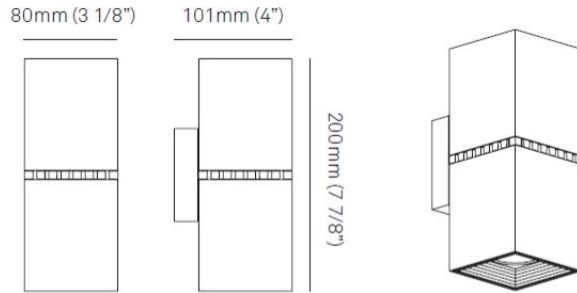

PROJECT _____
TYPE _____
SPECIFIER _____
QUANTITY _____
DATE _____

DAU DOUBLE SURFACE

D93195R9-

base number _____
Finish Options _____

1. To build a product code in our configurator select the specify button on the base model # product page
2. To build a manual product code on this datasheet choose from the options listed below in blue font and add the suffix to the base model #

GENERAL

Series: Dau _____
Subseries: Dau Double _____
Brand: Milan _____
Division: Design _____
Mounting Type: Surface _____
Mounting Location: Wall _____
Subcategory: Up/Down Light _____

PHYSICAL

Shape: Rectangle _____
Length (mm): 80 _____
Length (in): 3 1/8 _____
Height (mm): 200 _____
Depth (mm): 101 _____
Height (in): 7 7/8 _____
Depth (in): 4 _____
Extension (mm): 101 _____
Extension (in): 4 _____
Light Distribution: Direct / Indirect _____
Fixture Finish: [BAL](#) / [MWL](#) / [BSL](#) _____
Fixture Material: Extruded Aluminum _____

ELECTRICAL

Lamp Type: LED _____
Total Output Wattage (W): 18.6 _____
Dimming: Electronic Low Voltage Dimming _____
Input Voltage (V): 120 _____

LED

Number of LEDs: 2 _____
Color Temperature (°K): 3000 _____
Nominal Lumen (lm): 1912 _____
CRI: >90 CRI _____
Lamp Life (hrs): 50000 _____

OPTICAL

RATINGS AND CERTIFICATIONS

Certified By: Certified for North American Standards _____
IP rating: IP20 _____

J-Box cover plate Included