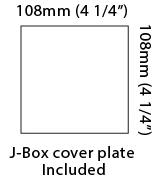

PROJECT	
TYPE	
SPECIFIER	
QUANTITY	
DATE	

DAU SINGLE SURFACE

D93041-

base number   Finish
Options

1. To build a product code in our configurator select the specify button on the base model # product page
2. To build a manual product code on this datasheet choose from the options listed below in blue font and add the suffix to the base model #

GENERAL

Series: Dau
Subseries: Dau Single
Brand: Milan
Division: Design
Mounting Type: Surface
Mounting Location: Wall
Subcategory: Up/Down Light

PHYSICAL

Length (mm): 80
Length (in): 3 1/8
Height (mm): 80
Depth (mm): 101
Height (in): 3 1/8
Depth (in): 4
Extension (mm): 101
Extension (in): 4
Light Distribution: Direct / Indirect
Weight (kg): 0.82
Weight (lbs): 1.81
Fixture Finish: BAL / MWL / BSL
Fixture Material: Extruded Aluminum

ELECTRICAL

Number of Lamps: 1
Lamp Type: LED Retrofit
Lamp Shape: T4
Bulb Included: Bulb Not Included
Max. Wattage Per Lamp (W): 3.5
Lamp Base: G9
Input Voltage (V): 120Vac Direct Line

LED

OPTICAL

RATINGS AND CERTIFICATIONS

Certified By: Certified for North American Standards
IP rating: IP20